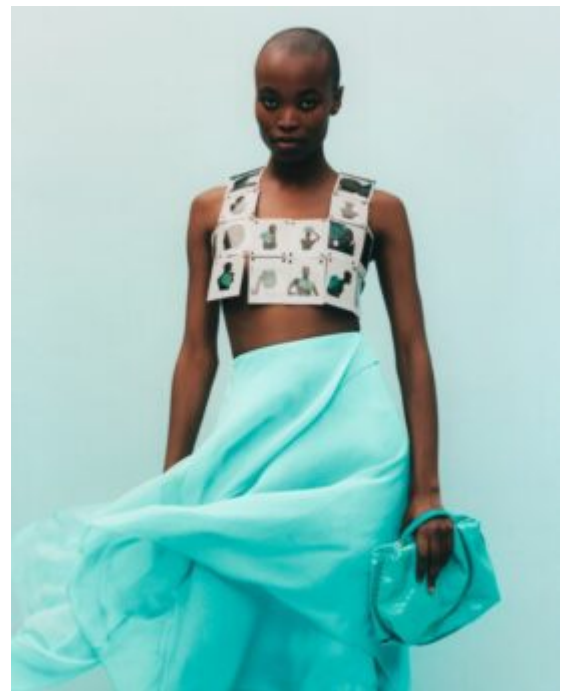

TRUE MODELS

Sikhokhele

174 | 81 / 61 / 91.5 / 39 | Black / Brown