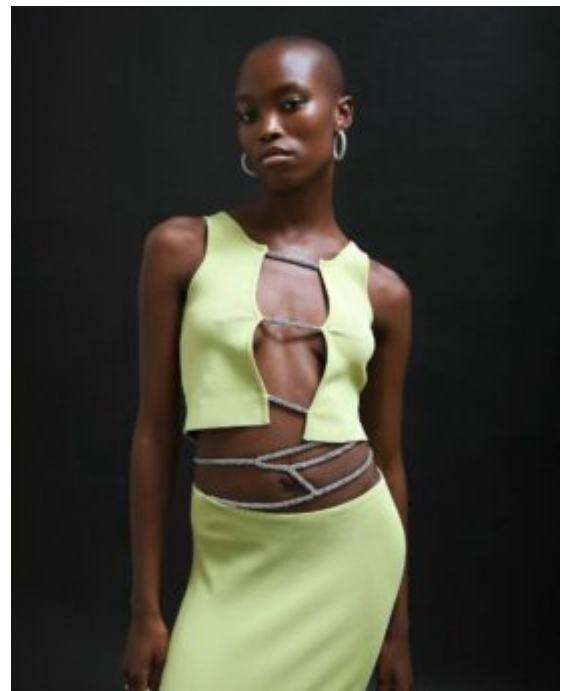

TRUE MODELS

Sikhokhele

174 | 81 / 61 / 91.5 / 39 | Black / Brown