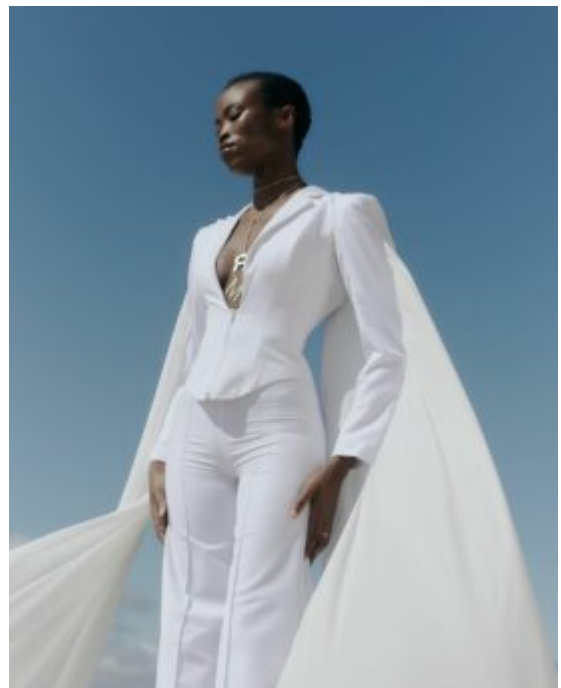

TRUE MODELS

Sikhokhele

174 | 81 / 61 / 91.5 / 39 | Black / Brown