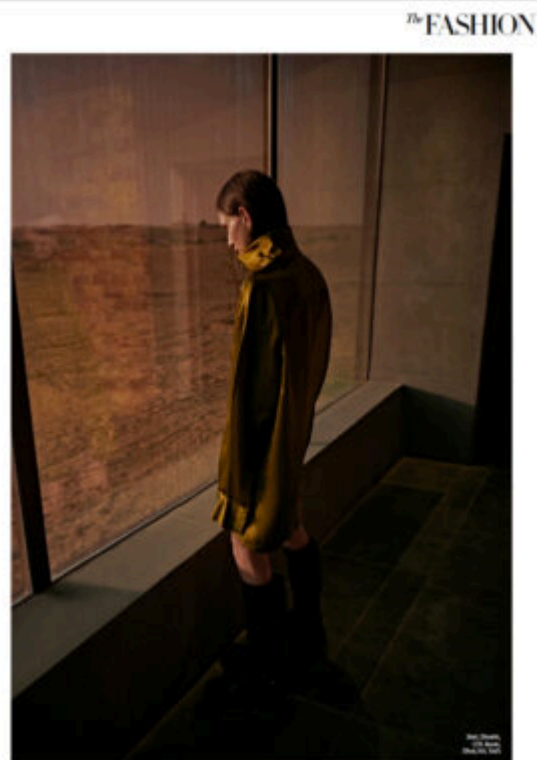

TRUE MODELS

Sofa

177CM | 80CM / 58CM / 87CM / 38EU | BROWN / BLUE

TRUE MODELS

7th FASHION

165 | [Buy on Amazon](#) | December 2017

165 | [Buy on Amazon](#) | December 2017

165 | [Buy on Amazon](#) | December 2017