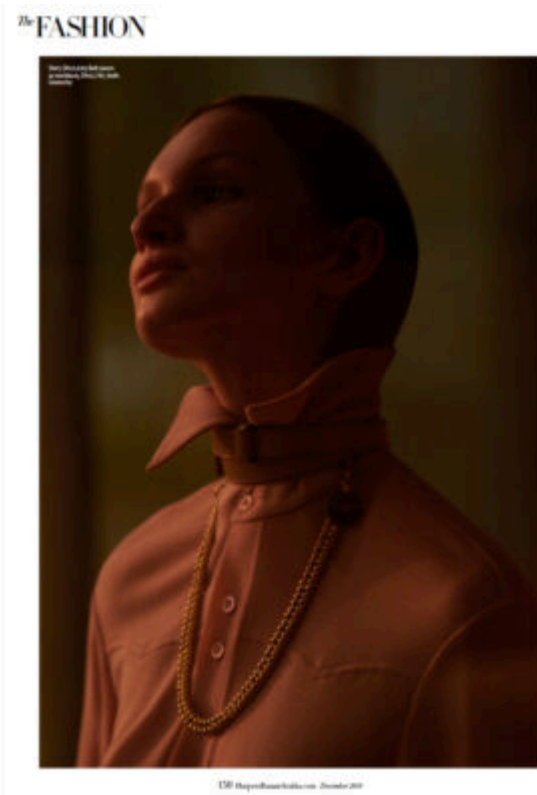

TRUE MODELS

Sofa

177CM | 80CM / 58CM / 87CM / 38EU | BROWN / BLUE

TRUE MODELS

7th FASHION

165 | [Buy on Amazon](#) | December 2017

165 | [Buy on Amazon](#) | December 2017

165 | [Buy on Amazon](#) | December 2017