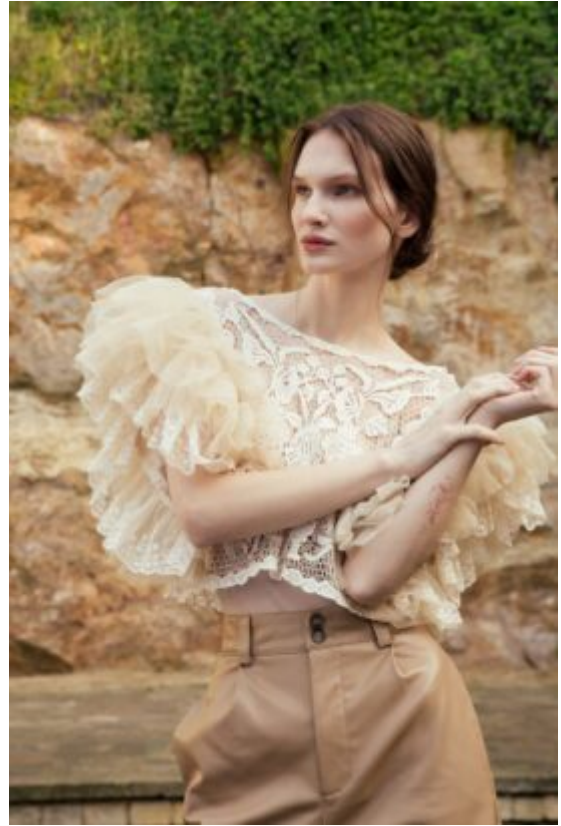

TRUE MODELS

Sofa

177CM | 80CM / 58CM / 87CM / 38EU | BROWN / BLUE