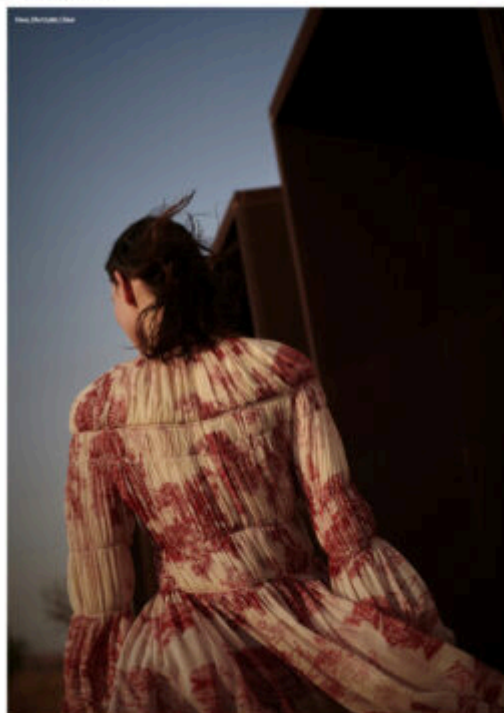

TRUE MODELS

Sofa

177CM | 80CM / 58CM / 87CM / 38EU | BROWN / BLUE

TRUE MODELS

7th FASHION

165 | [Buy on Amazon](#) | December 2017

165 | [Buy on Amazon](#) | December 2017

165 | [Buy on Amazon](#) | December 2017