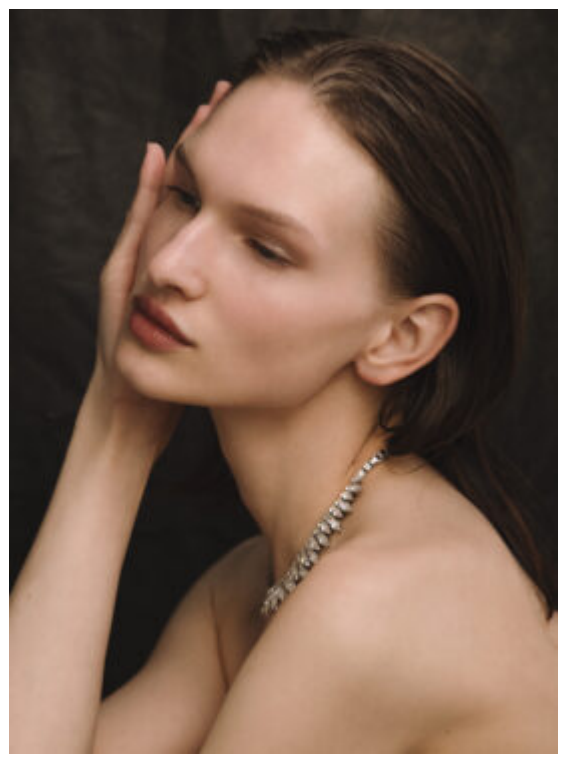

TRUE MODELS

Sofa

177CM | 80CM / 58CM / 87CM / 38EU | BROWN / BLUE

TRUE MODELS

7th FASHION

165 | [Buy on Amazon](#) | December 2017

165 | [Buy on Amazon](#) | December 2017

165 | [Buy on Amazon](#) | December 2017

Sofa

177CM | 80CM / 58CM / 87CM / 38EU | BROWN / BLUE

TRUE MODELS

Sofa

177CM | 80CM / 58CM / 87CM / 38EU | BROWN / BLUE

TRUE MODELS

Sofa

177CM | 80CM / 58CM / 87CM / 38EU | BROWN / BLUE