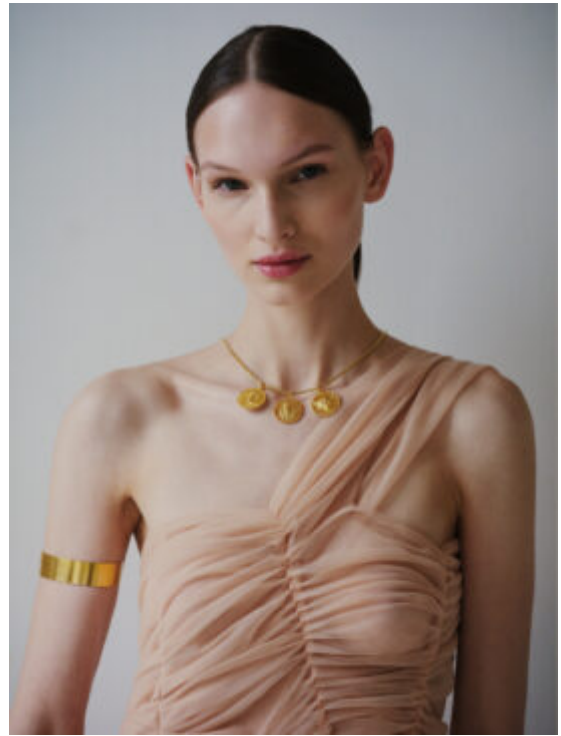

TRUE MODELS

Sofa

177CM | 80CM / 58CM / 87CM / 38EU | BROWN / BLUE

TRUE MODELS

7th FASHION

165 | [Buy on Amazon](#) | December 2017

165 | [Buy on Amazon](#) | December 2017

165 | [Buy on Amazon](#) | December 2017

Sofa

177CM | 80CM / 58CM / 87CM / 38EU | BROWN / BLUE

TRUE MODELS

Sofa

177CM | 80CM / 58CM / 87CM / 38EU | BROWN / BLUE

TRUE MODELS

Sofa

177CM | 80CM / 58CM / 87CM / 38EU | BROWN / BLUE