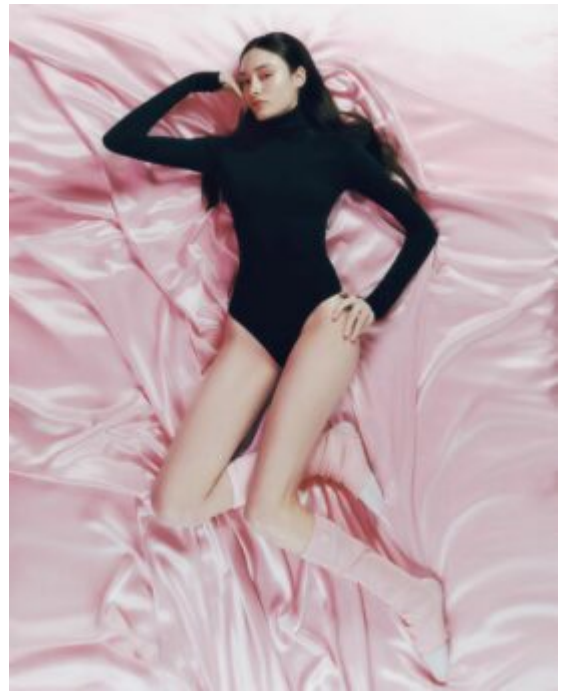

TRUE MODELS

Sofia Toledo

171 | 82 / 62 / 86 / 39 | Dark Brown / Brown

TRUE MODELS

Sofia Toledo

171 | 82 / 62 / 86 / 39 | Dark Brown / Brown

TRUE MODELS

BASEMENT

Sofia Toledo

171 | 82 / 62 / 86 / 39 | Dark Brown / Brown

TRUE MODELS

Sofia Toledo

171 | 82 / 62 / 86 / 39 | Dark Brown / Brown

TRUE MODELS

Sofia Toledo

171 | 82 / 62 / 86 / 39 | Dark Brown / Brown

TRUE MODELS

Sofia Toledo

171 | 82 / 62 / 86 / 39 | Dark Brown / Brown

TRUE MODELS

Sofia Toledo

171 | 82 / 62 / 86 / 39 | Dark Brown / Brown

TRUE MODELS

Sofia Toledo

171 | 82 / 62 / 86 / 39 | Dark Brown / Brown

TRUE MODELS

Sofia Toledo

171 | 82 / 62 / 86 / 39 | Dark Brown / Brown

TRUE MODELS

Sofia Toledo

171 | 82 / 62 / 86 / 39 | Dark Brown / Brown

TRUE MODELS