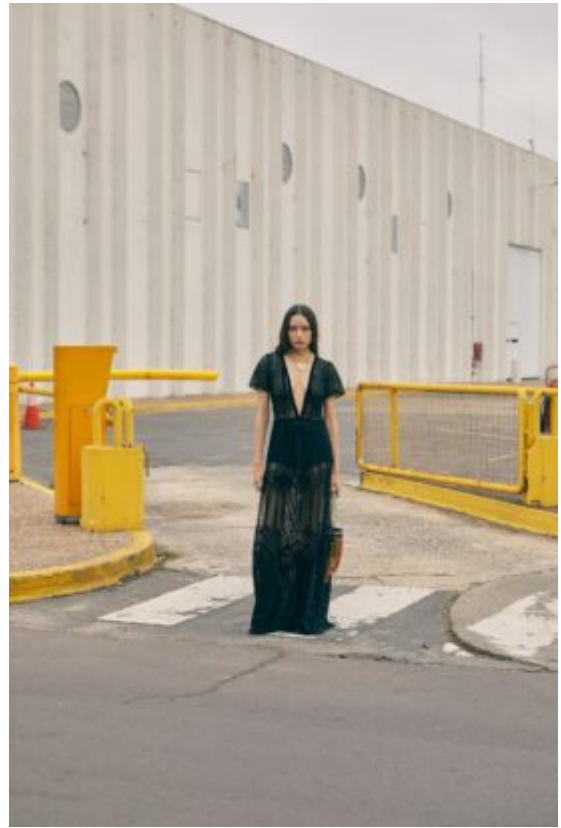

TRUE MODELS

Sofia Toledo

171 | 82 / 62 / 86 / 39 | Dark Brown / Brown

TRUE MODELS

Sofia Toledo

171 | 82 / 62 / 86 / 39 | Dark Brown / Brown

TRUE MODELS

BASEMENT

Sofia Toledo

171 | 82 / 62 / 86 / 39 | Dark Brown / Brown

TRUE MODELS

Sofia Toledo

171 | 82 / 62 / 86 / 39 | Dark Brown / Brown

TRUE MODELS

Sofia Toledo

171 | 82 / 62 / 86 / 39 | Dark Brown / Brown

TRUE MODELS

Sofia Toledo

171 | 82 / 62 / 86 / 39 | Dark Brown / Brown

TRUE MODELS

Sofia Toledo

171 | 82 / 62 / 86 / 39 | Dark Brown / Brown

TRUE MODELS

Sofia Toledo