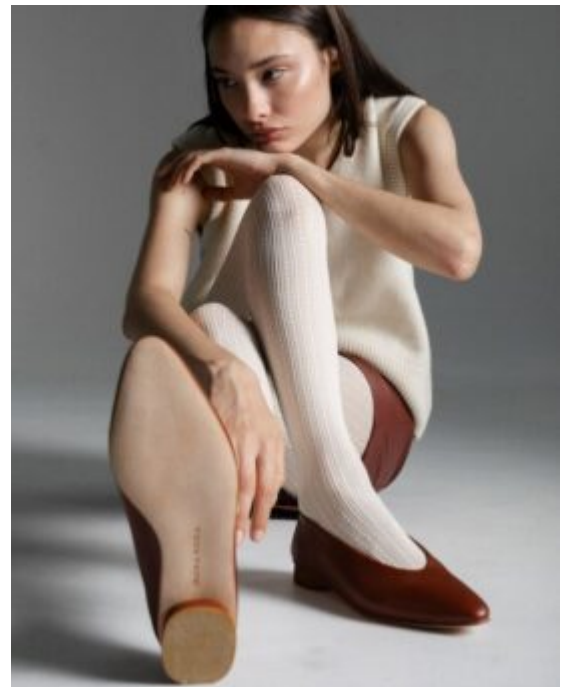

TRUE MODELS

Sofia Toledo

171 | 82 / 62 / 86 / 39 | Dark Brown / Brown

TRUE MODELS

Sofia Toledo

171 | 82 / 62 / 86 / 39 | Dark Brown / Brown

TRUE MODELS

BASEMENT

Sofia Toledo

171 | 82 / 62 / 86 / 39 | Dark Brown / Brown

TRUE MODELS

Sofia Toledo

171 | 82 / 62 / 86 / 39 | Dark Brown / Brown

TRUE MODELS

Sofia Toledo

171 | 82 / 62 / 86 / 39 | Dark Brown / Brown

TRUE MODELS

Sofia Toledo

171 | 82 / 62 / 86 / 39 | Dark Brown / Brown

TRUE MODELS

Sofia Toledo

171 | 82 / 62 / 86 / 39 | Dark Brown / Brown

TRUE MODELS

Sofia Toledo