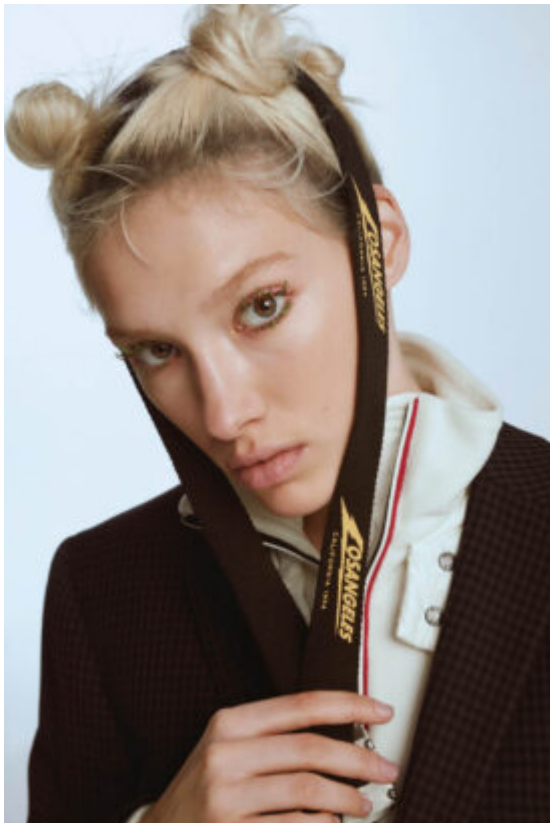

TRUE MODELS

44 / TURN

Solomia

179CM | 83CM / 60CM / 89CM / 40EU | BLONDE / BLOND