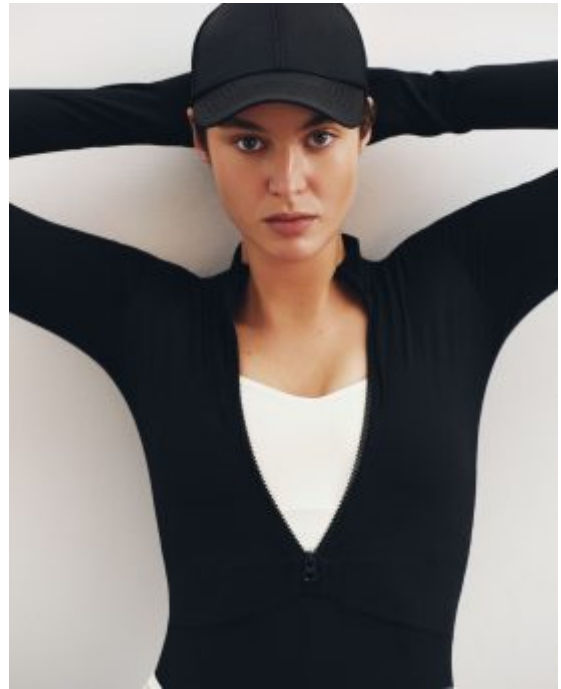

TRUE MODELS

Sonya Batist

181 | 88 / 67 / 94 / 40 | Dark Brown / Blue

TRUE MODELS

Sonya Batist

181 | 88 / 67 / 94 / 40 | Dark Brown / Blue

TRUE MODELS

Sonya Batist

181 | 88 / 67 / 94 / 40 | Dark Brown / Blue

TRUE MODELS

Sonya Batist

181 | 88 / 67 / 94 / 40 | Dark Brown / Blue

TRUE MODELS

Sonya Batist

181 | 88 / 67 / 94 / 40 | Dark Brown / Blue

TRUE MODELS

Sonya Batist

181 | 88 / 67 / 94 / 40 | Dark Brown / Blue

TRUE MODELS

Sonya Batist

181 | 88 / 67 / 94 / 40 | Dark Brown / Blue

TRUE MODELS

Sonya Batist

181 | 88 / 67 / 94 / 40 | Dark Brown / Blue