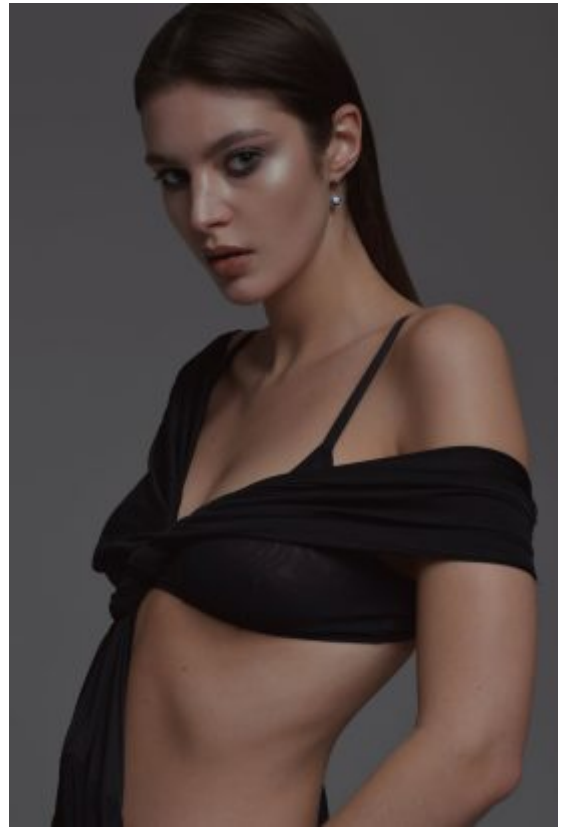

TRUE MODELS

Sonya Batist

181 | 88 / 67 / 94 / 40 | Dark Brown / Blue

TRUE MODELS

Sonya Batist

181 | 88 / 67 / 94 / 40 | Dark Brown / Blue

TRUE MODELS

Sonya Batist

181 | 88 / 67 / 94 / 40 | Dark Brown / Blue

TRUE MODELS

Sonya Batist

181 | 88 / 67 / 94 / 40 | Dark Brown / Blue

TRUE MODELS

Sonya Batist

181 | 88 / 67 / 94 / 40 | Dark Brown / Blue

TRUE MODELS

Sonya Batist

181 | 88 / 67 / 94 / 40 | Dark Brown / Blue

TRUE MODELS

Sonya Batist

181 | 88 / 67 / 94 / 40 | Dark Brown / Blue

TRUE MODELS

Sonya Batist

181 | 88 / 67 / 94 / 40 | Dark Brown / Blue