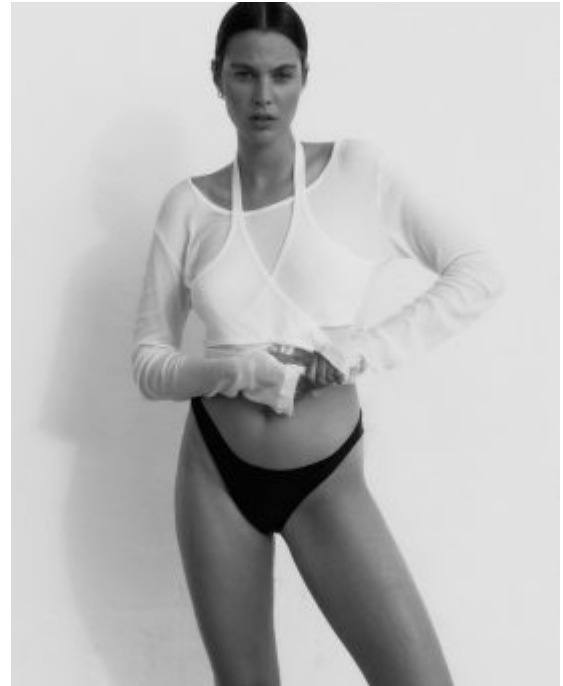

TRUE MODELS

Sonya Batist

181 | 88 / 67 / 94 / 40 | Dark Brown / Blue

TRUE MODELS

Sonya Batist

181 | 88 / 67 / 94 / 40 | Dark Brown / Blue

TRUE MODELS

Sonya Batist

181 | 88 / 67 / 94 / 40 | Dark Brown / Blue

TRUE MODELS

Sonya Batist

181 | 88 / 67 / 94 / 40 | Dark Brown / Blue

TRUE MODELS

Sonya Batist

181 | 88 / 67 / 94 / 40 | Dark Brown / Blue

TRUE MODELS

Sonya Batist

181 | 88 / 67 / 94 / 40 | Dark Brown / Blue

TRUE MODELS

Sonya Batist

181 | 88 / 67 / 94 / 40 | Dark Brown / Blue

TRUE MODELS

Sonya Batist

181 | 88 / 67 / 94 / 40 | Dark Brown / Blue