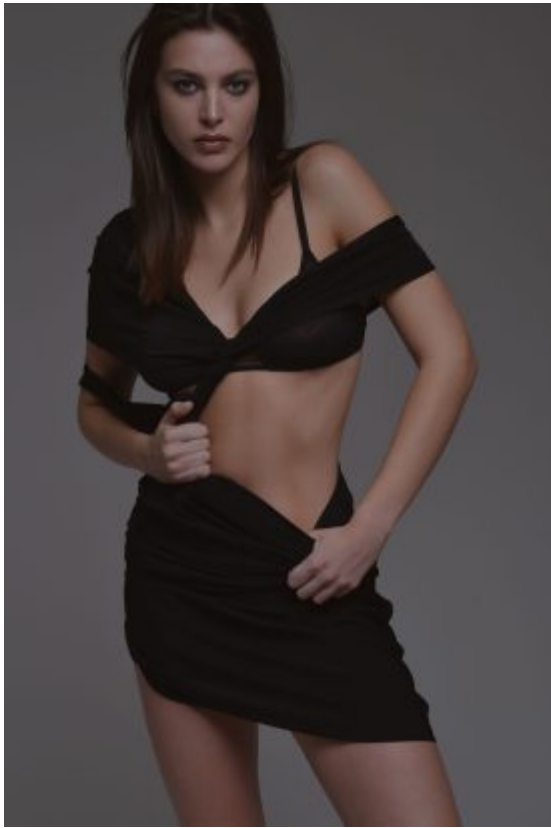

TRUE MODELS

Sonya Batist

181 | 88 / 67 / 94 / 40 | Dark Brown / Blue

TRUE MODELS

Sonya Batist

181 | 88 / 67 / 94 / 40 | Dark Brown / Blue

TRUE MODELS

Sonya Batist

181 | 88 / 67 / 94 / 40 | Dark Brown / Blue

TRUE MODELS

Sonya Batist

181 | 88 / 67 / 94 / 40 | Dark Brown / Blue

TRUE MODELS

Sonya Batist

181 | 88 / 67 / 94 / 40 | Dark Brown / Blue

TRUE MODELS

Sonya Batist

181 | 88 / 67 / 94 / 40 | Dark Brown / Blue

TRUE MODELS

Sonya Batist

181 | 88 / 67 / 94 / 40 | Dark Brown / Blue

TRUE MODELS

Sonya Batist

181 | 88 / 67 / 94 / 40 | Dark Brown / Blue