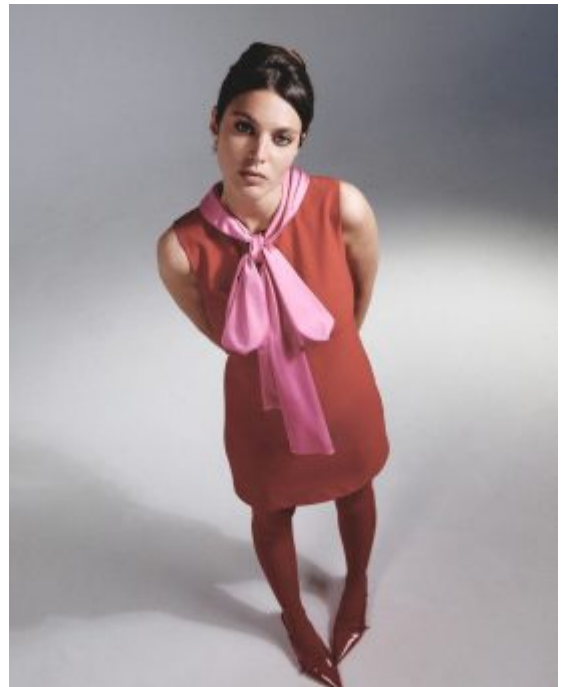

TRUE MODELS

Sonya Batist

181 | 88 / 67 / 94 / 40 | Dark Brown / Blue

TRUE MODELS

Sonya Batist

181 | 88 / 67 / 94 / 40 | Dark Brown / Blue

TRUE MODELS

Sonya Batist

181 | 88 / 67 / 94 / 40 | Dark Brown / Blue

TRUE MODELS

Sonya Batist

181 | 88 / 67 / 94 / 40 | Dark Brown / Blue

TRUE MODELS

Sonya Batist

181 | 88 / 67 / 94 / 40 | Dark Brown / Blue

TRUE MODELS

Sonya Batist

181 | 88 / 67 / 94 / 40 | Dark Brown / Blue

TRUE MODELS

Sonya Batist

181 | 88 / 67 / 94 / 40 | Dark Brown / Blue

TRUE MODELS

Sonya Batist

181 | 88 / 67 / 94 / 40 | Dark Brown / Blue