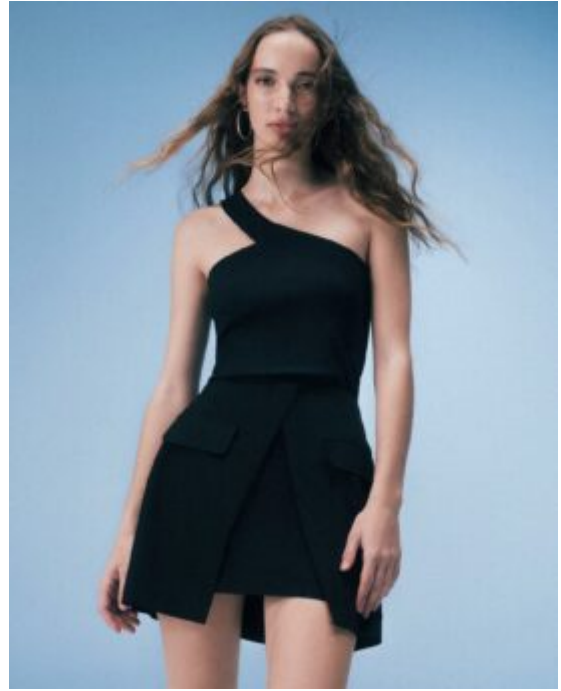

TRUE MODELS

Susara Muller

175 | 82 / 61 / 92 / 39 | Brown / Hazel

TRUE MODELS

Susara Muller

175 | 82 / 61 / 92 / 39 | Brown / Hazel

TRUE MODELS

Susara Muller

175 | 82 / 61 / 92 / 39 | Brown / Hazel

TRUE MODELS

Susara Muller

175 | 82 / 61 / 92 / 39 | Brown / Hazel

TRUE MODELS

Susara Muller

175 | 82 / 61 / 92 / 39 | Brown / Hazel

TRUE MODELS

Susara Muller

175 | 82 / 61 / 92 / 39 | Brown / Hazel

TRUE MODELS

Susara Muller

175 | 82 / 61 / 92 / 39 | Brown / Hazel

TRUE MODELS

Susara Muller

175 | 82 / 61 / 92 / 39 | Brown / Hazel

TRUE MODELS

Susara Muller

175 | 82 / 61 / 92 / 39 | Brown / Hazel