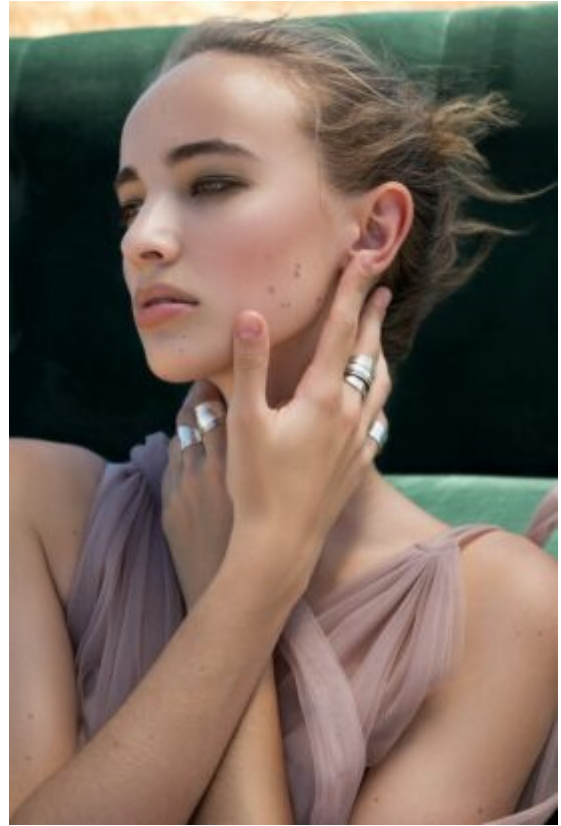

TRUE MODELS

Susara Muller

175 | 82 / 61 / 92 / 39 | Brown / Hazel

TRUE MODELS

Susara Muller

175 | 82 / 61 / 92 / 39 | Brown / Hazel

TRUE MODELS

Susara Muller

175 | 82 / 61 / 92 / 39 | Brown / Hazel

TRUE MODELS

Susara Muller

175 | 82 / 61 / 92 / 39 | Brown / Hazel

TRUE MODELS

Susara Muller

175 | 82 / 61 / 92 / 39 | Brown / Hazel

TRUE MODELS