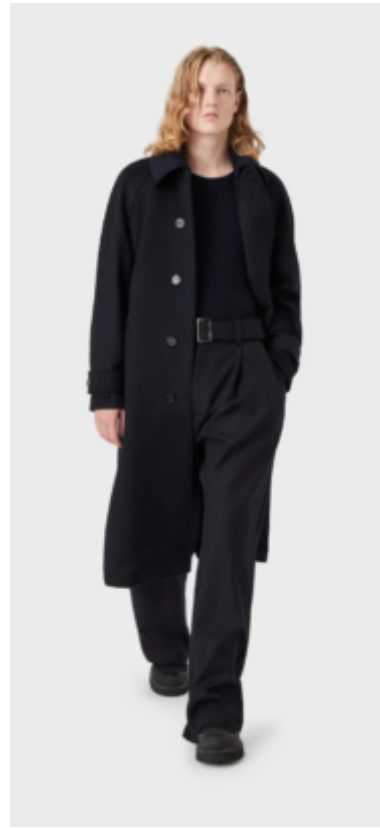

TRUE MODELS

Theo

186.5 | 86.5 / 71.5 / 88.5 / 44 | Blond / Blue

TRUE MODELS

Theo

186.5 | 86.5 / 71.5 / 88.5 / 44 | Blond / Blue

TRUE MODELS

Theo

186.5 | 86.5 / 71.5 / 88.5 / 44 | Blond / Blue

TRUE MODELS