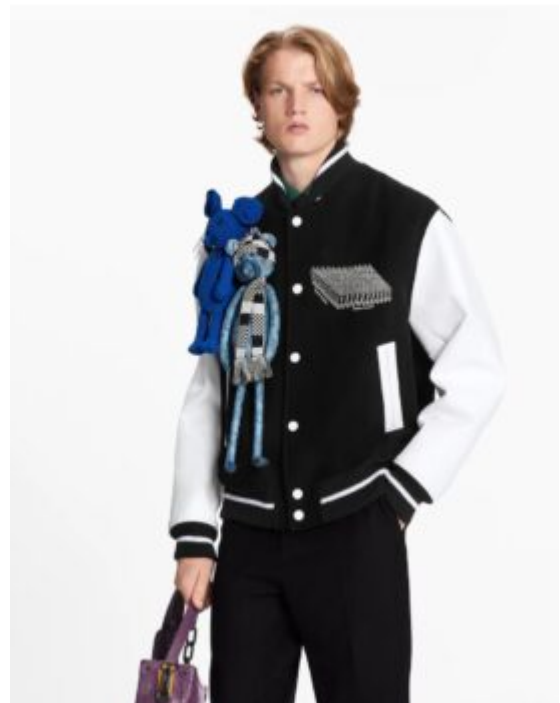

TRUE MODELS

Theo

186.5 | 86.5 / 71.5 / 88.5 / 44 | Blond / Blue

TRUE MODELS

Theo

186.5 | 86.5 / 71.5 / 88.5 / 44 | Blond / Blue

TRUE MODELS

Theo

186.5 | 86.5 / 71.5 / 88.5 / 44 | Blond / Blue

TRUE MODELS