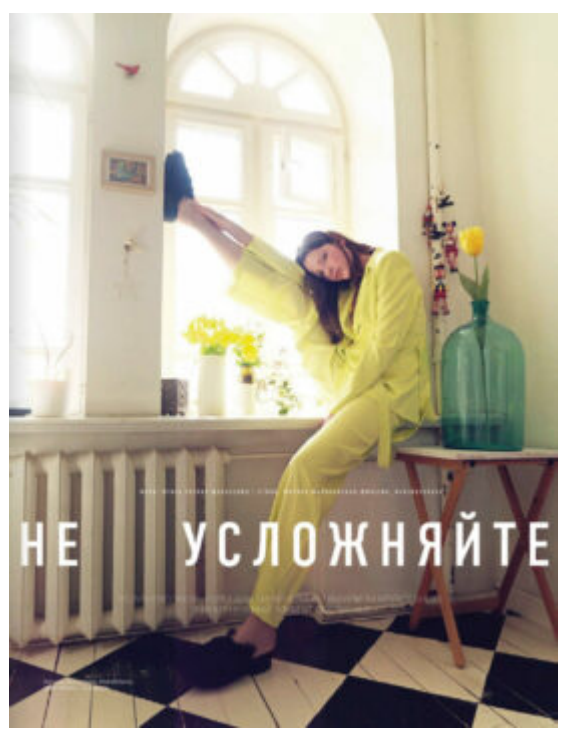

TRUE MODELS

Torry Zherebtcova

181 | 85 / 61 / 93 / 40.5 | Light Brown / Brown

TRUE MODELS

www.italianofashion.com

Torry Zherebtcova

181 | 85 / 61 / 93 / 40.5 | Light Brown / Brown

TRUE MODELS

© 2014 Torrey Zherebtcova. All rights reserved. Photo: [unreadable]

Torry Zherebtcova

181 | 85 / 61 / 93 / 40.5 | Light Brown / Brown

TRUE MODELS

Torry Zherebtcova

181 | 85 / 61 / 93 / 40.5 | Light Brown / Brown