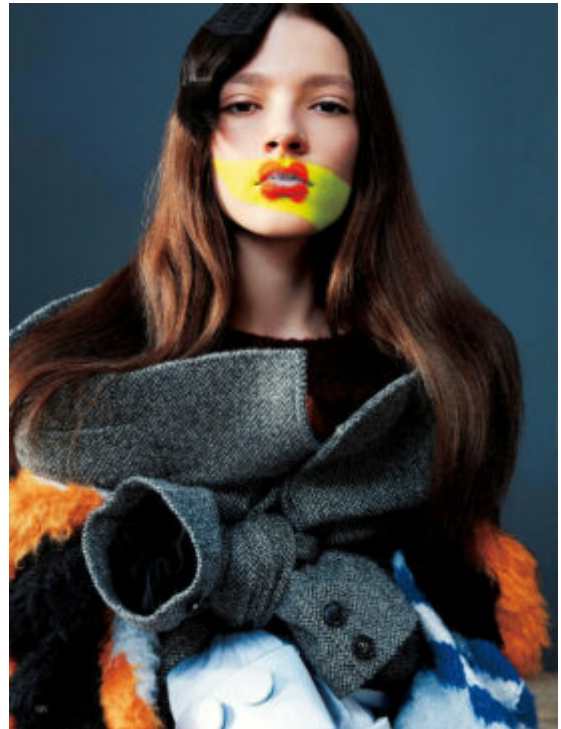

TRUE MODELS

Torry Zherebtcova

181 | 85 / 61 / 93 / 40.5 | Light Brown / Brown

TRUE MODELS

www.italianofashion.com

Torry Zherebtcova

181 | 85 / 61 / 93 / 40.5 | Light Brown / Brown

TRUE MODELS

© 2014 Torrey Zherebtcova. All rights reserved. Photo: [unreadable]

Torry Zherebtcova

181 | 85 / 61 / 93 / 40.5 | Light Brown / Brown

TRUE MODELS

Torry Zherebtcova

181 | 85 / 61 / 93 / 40.5 | Light Brown / Brown