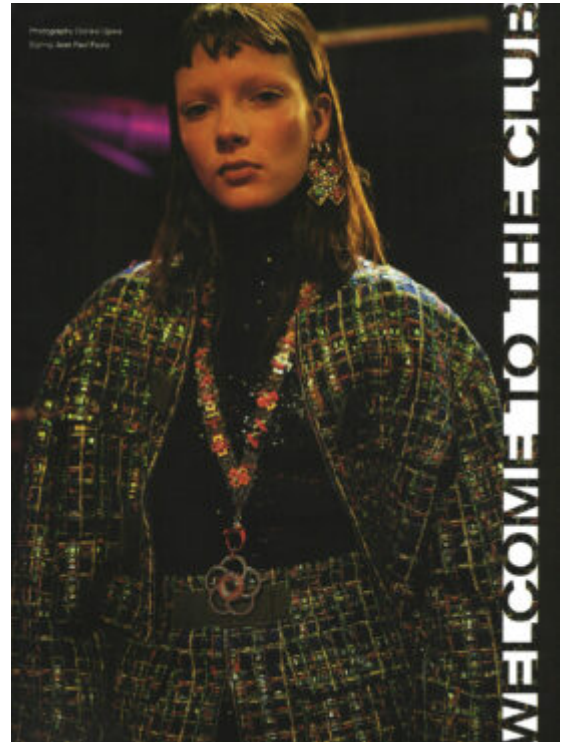

TRUE MODELS

Torry Zherebtcova

181 | 85 / 61 / 93 / 40.5 | Light Brown / Brown