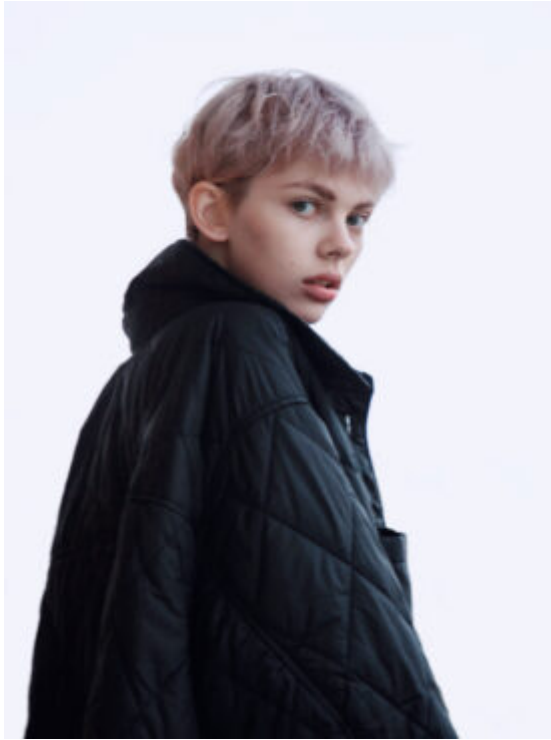

TRUE MODELS

Varvara

178 | 78 / 58 / 86.5 / 38 | Light Brown / Green

TRUE MODELS

Varvara

178 | 78 / 58 / 86.5 / 38 | Light Brown / Green

TRUE MODELS

Varvara

178 | 78 / 58 / 86.5 / 38 | Light Brown / Green

TRUE MODELS