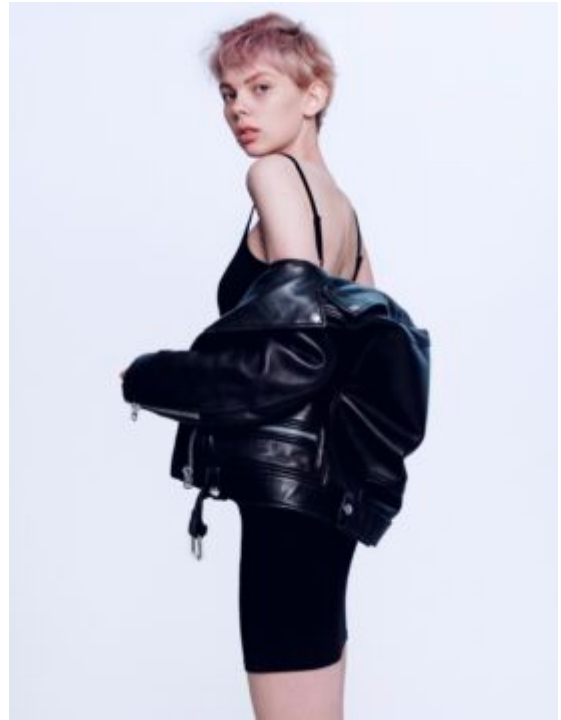

TRUE MODELS

Varvara

178 | 78 / 58 / 86.5 / 38 | Light Brown / Green

TRUE MODELS

Varvara

178 | 78 / 58 / 86.5 / 38 | Light Brown / Green

TRUE MODELS

Varvara

178 | 78 / 58 / 86.5 / 38 | Light Brown / Green

TRUE MODELS