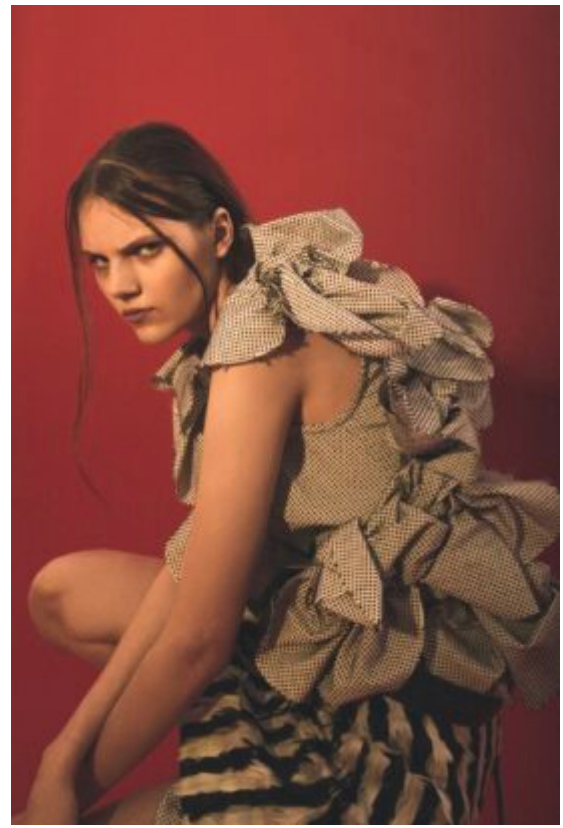

TRUE MODELS

Yana

181 | 84 / 61 / 92 / 40.5 | Brown / Green Gray

TRUE MODELS

Yana

181 | 84 / 61 / 92 / 40.5 | Brown / Green Gray

TRUE MODELS

Yana

181 | 84 / 61 / 92 / 40.5 | Brown / Green Gray

TRUE MODELS

Yana

181 | 84 / 61 / 92 / 40.5 | Brown / Green Gray

TRUE MODELS

Yana

181 | 84 / 61 / 92 / 40.5 | Brown / Green Gray

TRUE MODELS