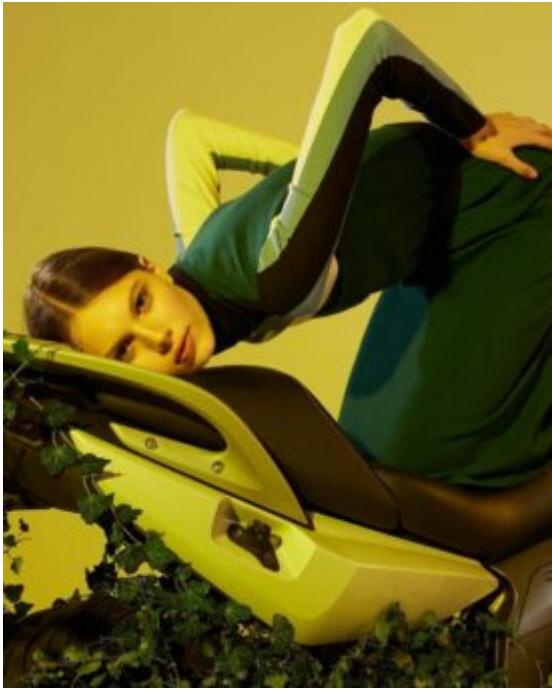

TRUE MODELS

Yana

181 | 84 / 61 / 92 / 40.5 | Brown / Green Gray

TRUE MODELS

Yana

181 | 84 / 61 / 92 / 40.5 | Brown / Green Gray

TRUE MODELS

Yana

181 | 84 / 61 / 92 / 40.5 | Brown / Green Gray

TRUE MODELS

Yana

181 | 84 / 61 / 92 / 40.5 | Brown / Green Gray

TRUE MODELS

Yana

181 | 84 / 61 / 92 / 40.5 | Brown / Green Gray

TRUE MODELS