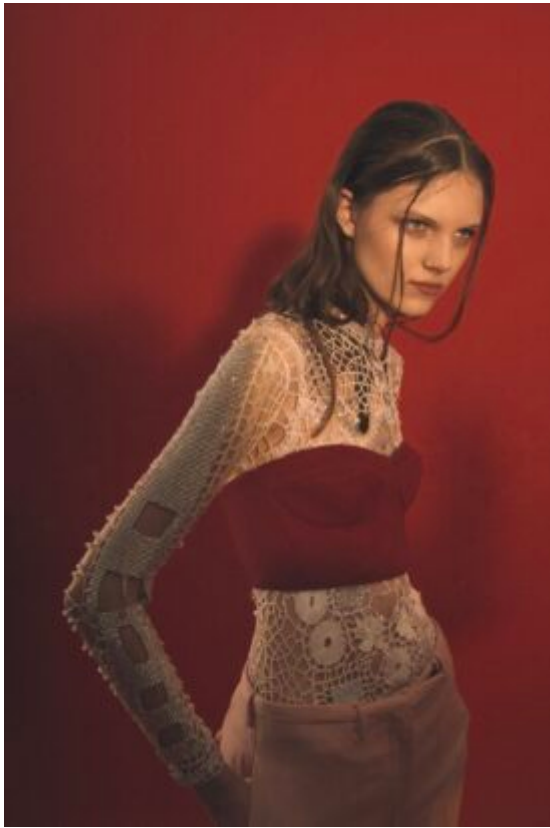

TRUE MODELS

Yana

181 | 84 / 61 / 92 / 40.5 | Brown / Green Gray

TRUE MODELS

Yana

181 | 84 / 61 / 92 / 40.5 | Brown / Green Gray

TRUE MODELS

Yana

181 | 84 / 61 / 92 / 40.5 | Brown / Green Gray

TRUE MODELS

Yana

181 | 84 / 61 / 92 / 40.5 | Brown / Green Gray

TRUE MODELS

Yana

181 | 84 / 61 / 92 / 40.5 | Brown / Green Gray

TRUE MODELS