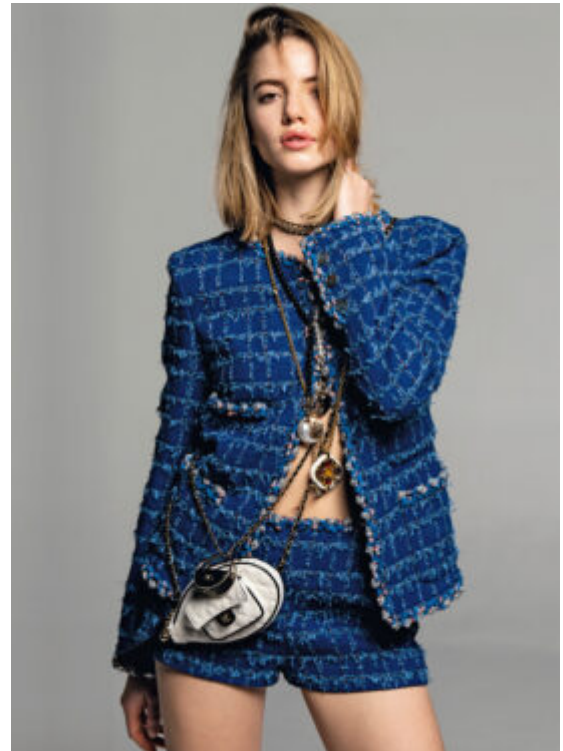

TRUE MODELS

Yente Reitsma

177 | 78 / 61 / 89 / 40 | Light Brown / Brown

TRUE MODELS

Yente Reitsma

177 | 78 / 61 / 89 / 40 | Light Brown / Brown

TRUE MODELS

Yente Reitsma

177 | 78 / 61 / 89 / 40 | Light Brown / Brown

TRUE MODELS

Yente Reitsma

177 | 78 / 61 / 89 / 40 | Light Brown / Brown

TRUE MODELS