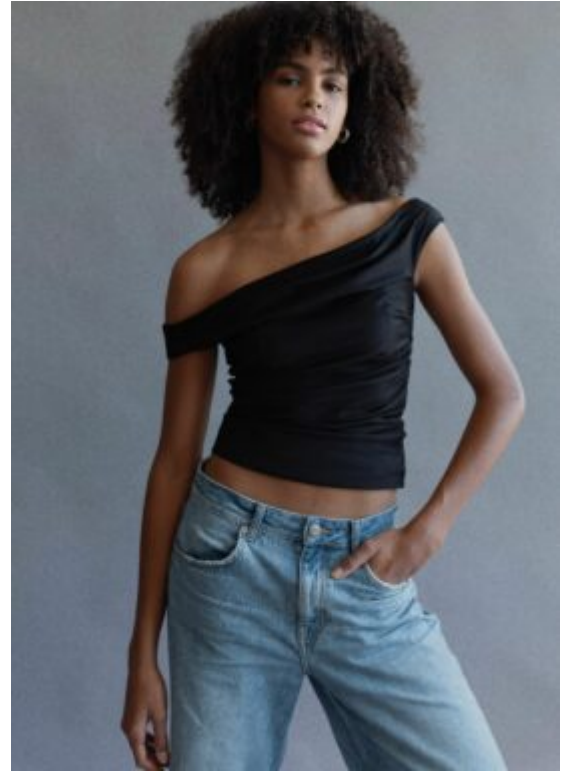

TRUE MODELS

Zafirah Palma

180 | 76 / 59 / 86 / 42 | Brown / Brown

TRUE MODELS

Zafirah Palma

180 | 76 / 59 / 86 / 42 | Brown / Brown

TRUE MODELS

Zafirah Palma

180 | 76 / 59 / 86 / 42 | Brown / Brown

TRUE MODELS

Zafirah Palma

180 | 76 / 59 / 86 / 42 | Brown / Brown

TRUE MODELS

Zafirah Palma

180 | 76 / 59 / 86 / 42 | Brown / Brown

TRUE MODELS

Zafirah Palma

180 | 76 / 59 / 86 / 42 | Brown / Brown

TRUE MODELS

Zafirah Palma

180 | 76 / 59 / 86 / 42 | Brown / Brown

TRUE MODELS

Zafirah Palma

180 | 76 / 59 / 86 / 42 | Brown / Brown