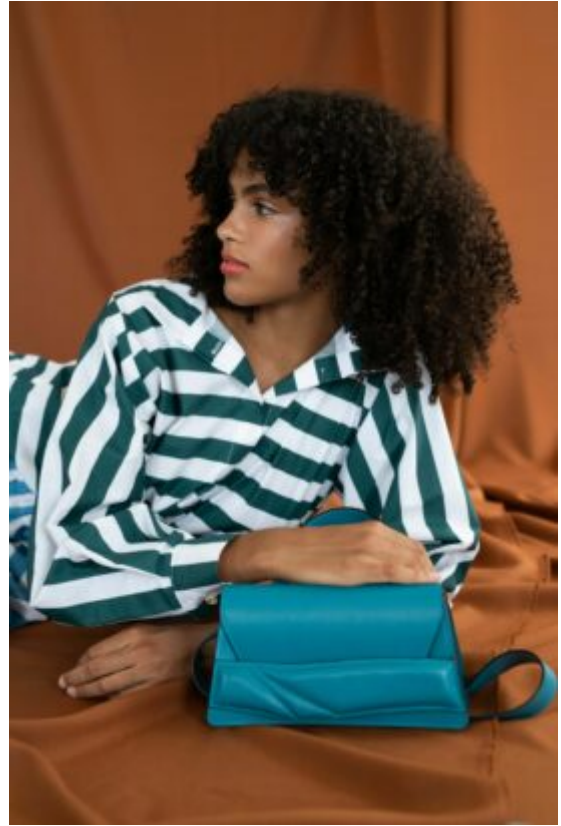

TRUE MODELS

Zafirah Palma

180 | 76 / 59 / 86 / 42 | Brown / Brown

TRUE MODELS

Zafirah Palma

180 | 76 / 59 / 86 / 42 | Brown / Brown

TRUE MODELS

Zafirah Palma

180 | 76 / 59 / 86 / 42 | Brown / Brown

TRUE MODELS

Zafirah Palma

180 | 76 / 59 / 86 / 42 | Brown / Brown

TRUE MODELS

Zafirah Palma

180 | 76 / 59 / 86 / 42 | Brown / Brown

TRUE MODELS